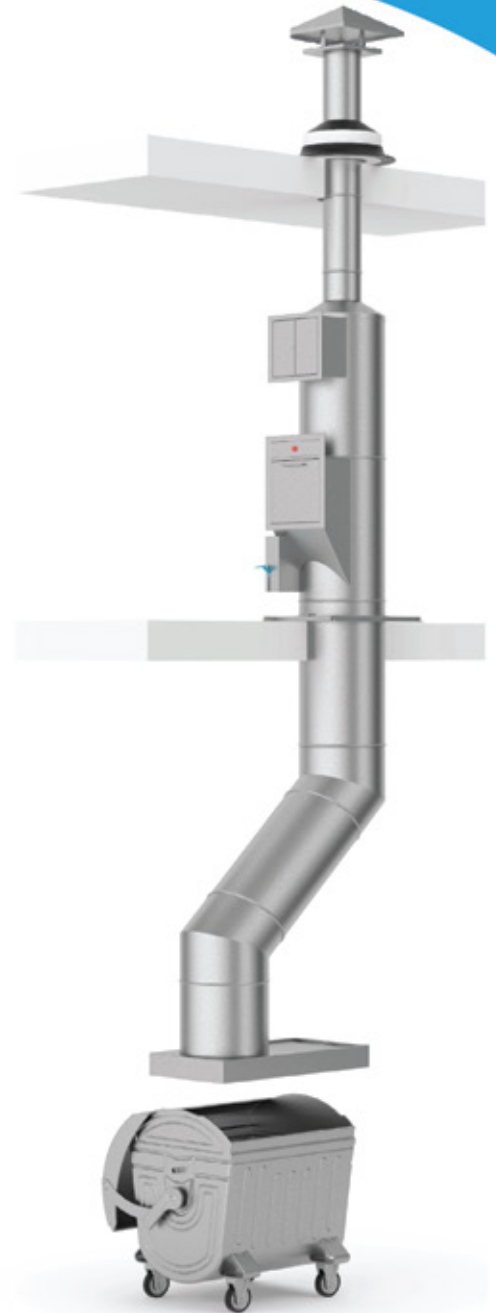

WMS ELECTROMECHANICAL

equipment installation and maintenance
"GARBAGE CHUTE & LINEN CHUTE MAINTENANCE"

After